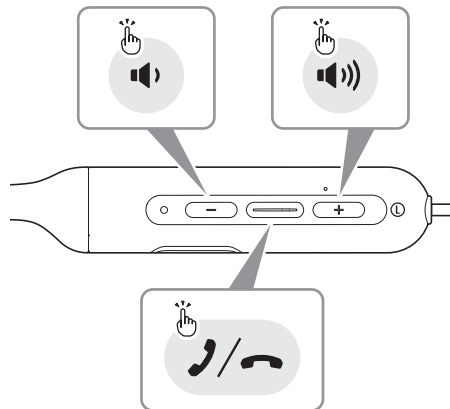

audio-technica

ATH-CKR700BT

Check

- Headphones
- Eartips (XS, S, M, L)
- USB charging cable
- Pouch
- Magnetic clasp
- Quick start guide (this leaflet)
- Caution guide

Pairing

Music

Phone

Charge