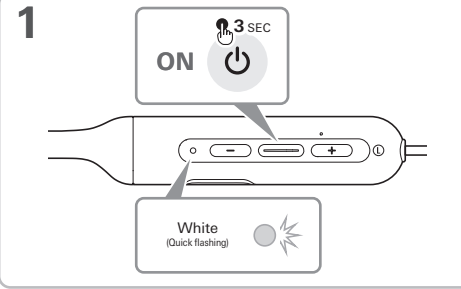

audio-technica

ATH-CKR700BT

Check

- Headphones
- Eartips (XS, S, M, L)
- USB charging cable
- Pouch
- Magnetic clasp
- Quick start guide (this leaflet)
- Caution guide

Pairing

Music

Phone

Charge