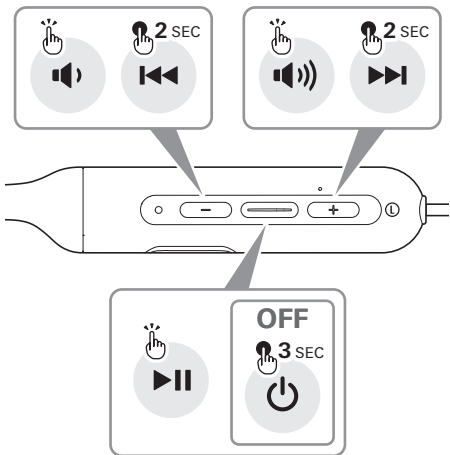

audio-technica

ATH-CKR700BT

Check

- Headphones
- Eartips (XS, S, M, L)
- USB charging cable
- Pouch
- Magnetic clasp
- Quick start guide (this leaflet)
- Caution guide

Pairing

Music

Phone

Charge