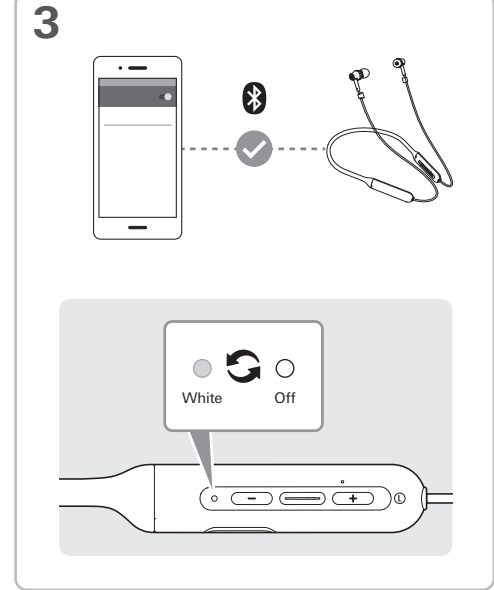

audio-technica

ATH-CKR700BT

Check

- Headphones
- Eartips (XS, S, M, L)
- USB charging cable
- Pouch
- Magnetic clasp
- Quick start guide (this leaflet)
- Caution guide

Pairing

Music

Phone

Charge