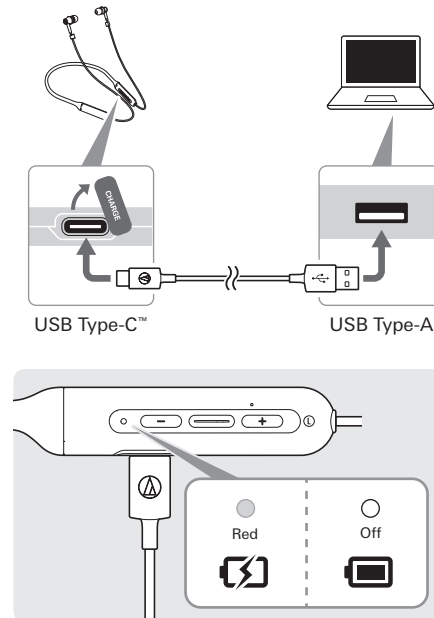

audio-technica

ATH-CKR700BT

Check

- Headphones
- Eartips (XS, S, M, L)
- USB charging cable
- Pouch
- Magnetic clasp
- Quick start guide (this leaflet)
- Caution guide

Pairing

Music

Phone

Charge